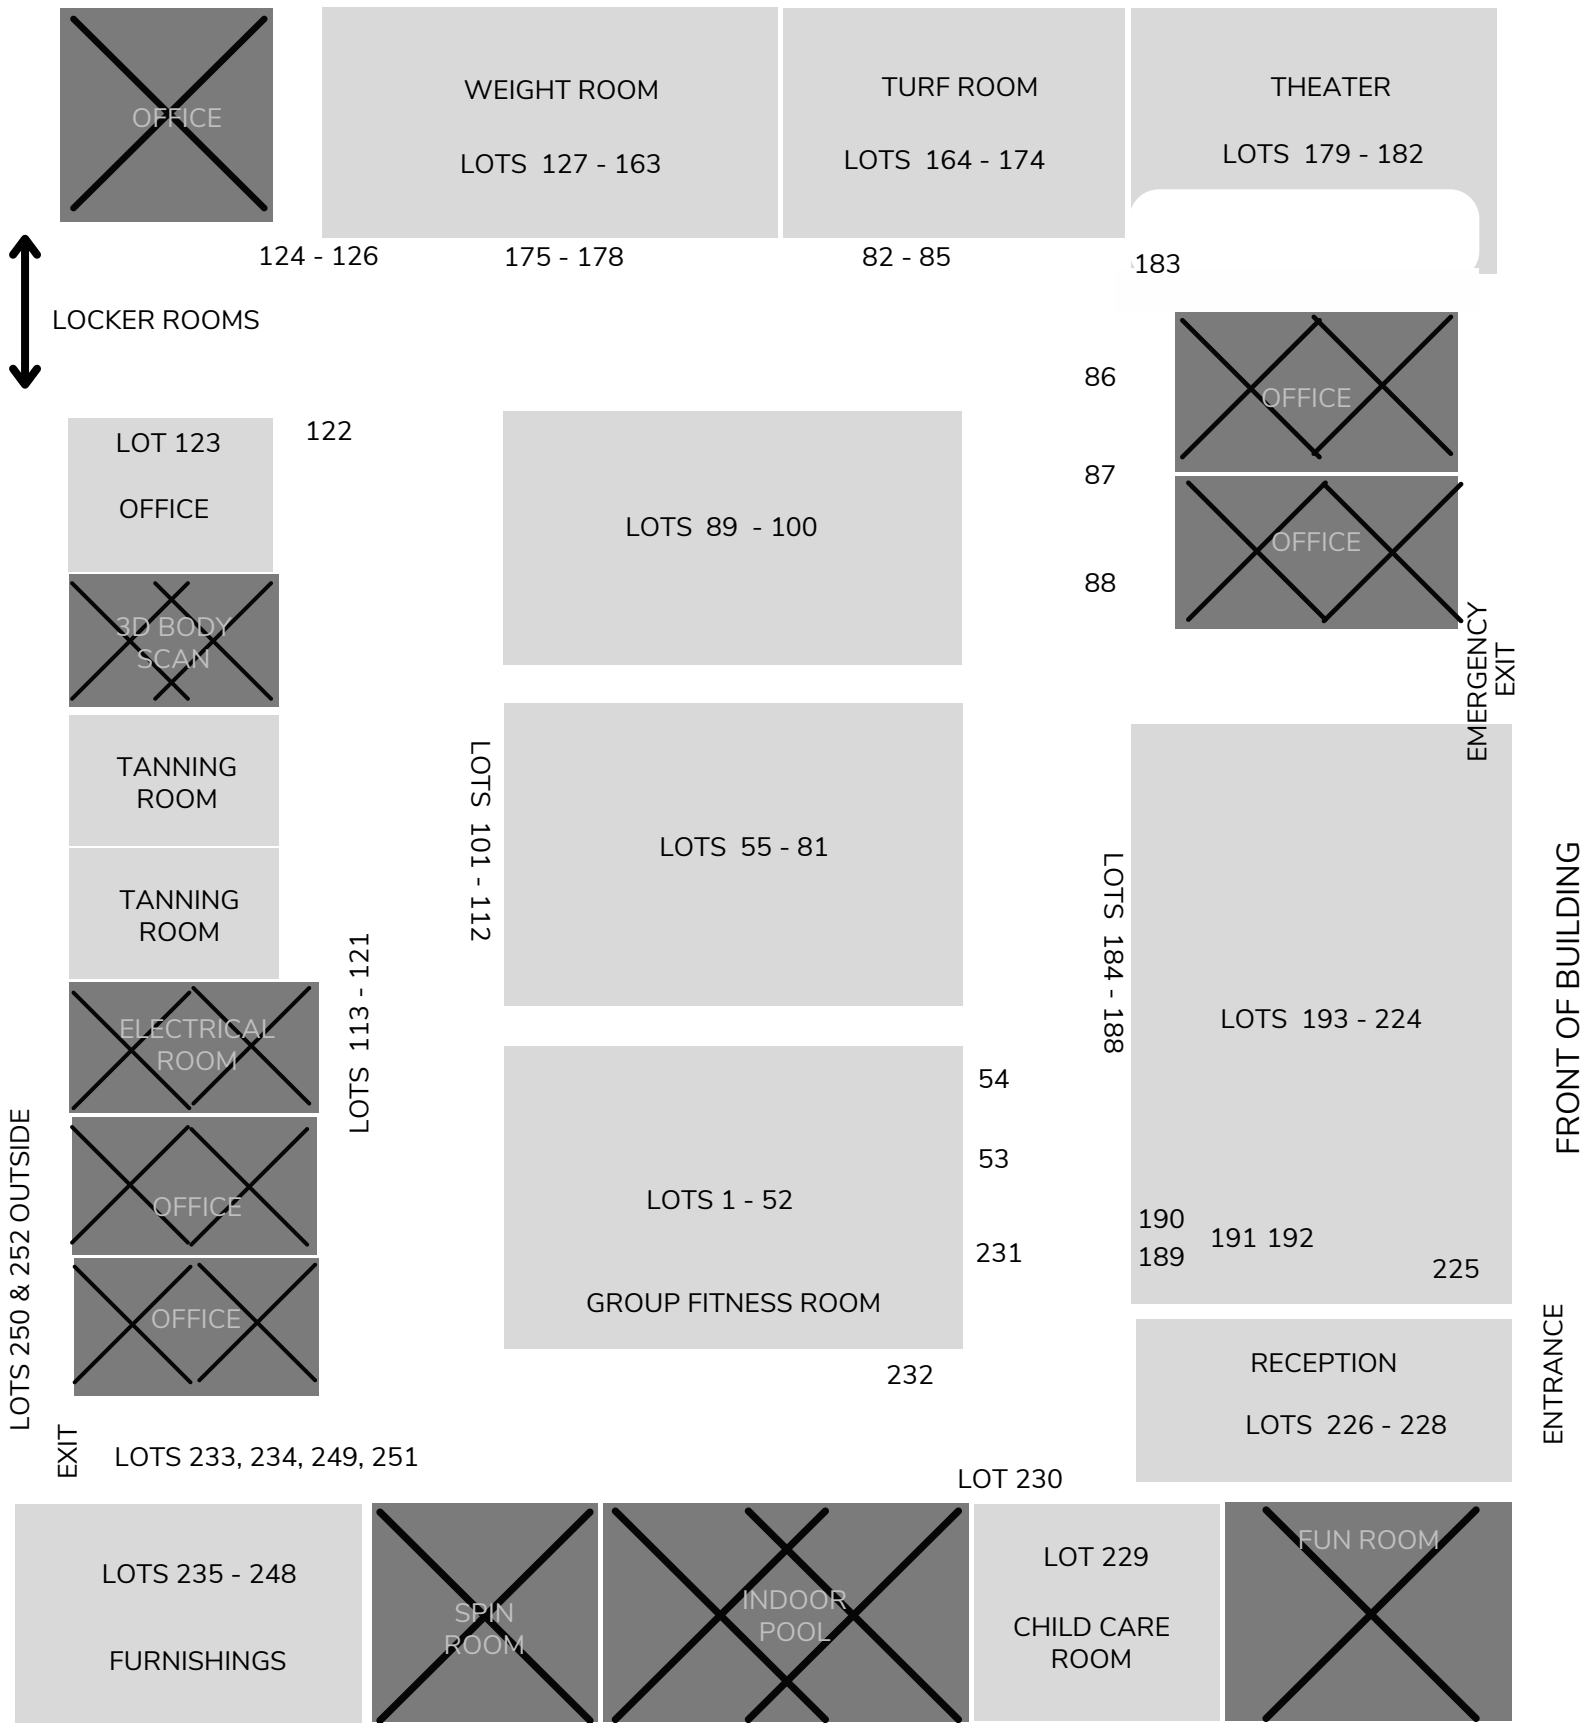

furrow.com | TN PB Lic. #26

LIVE & ONLINE ABSOLUTE AUCTION: FITNESS EQUIPMENT
 2934 ALCOA HIGHWAY, KNOXVILLE, TN 37920
 AUGUST 5, 10:00AM

LOT MAP

Please note: Map is not exact, but is designed to help identify lot locations and is subject to change.
 Do not enter rooms marked with a X.