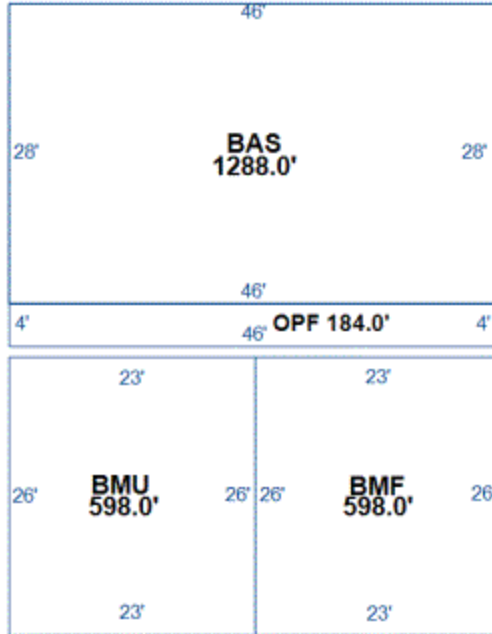

Building Footprint

Wednesday, December 11, 2024

606 Cline Ave, Morristown, TN 37814-3231
Hamblen County, TN parcel# 033O A 011.00

Building Footprint			
County	Building Number	Parcel ID	Property Address
Hamblen County, TN	1	033O A 011.00	606 Cline Ave